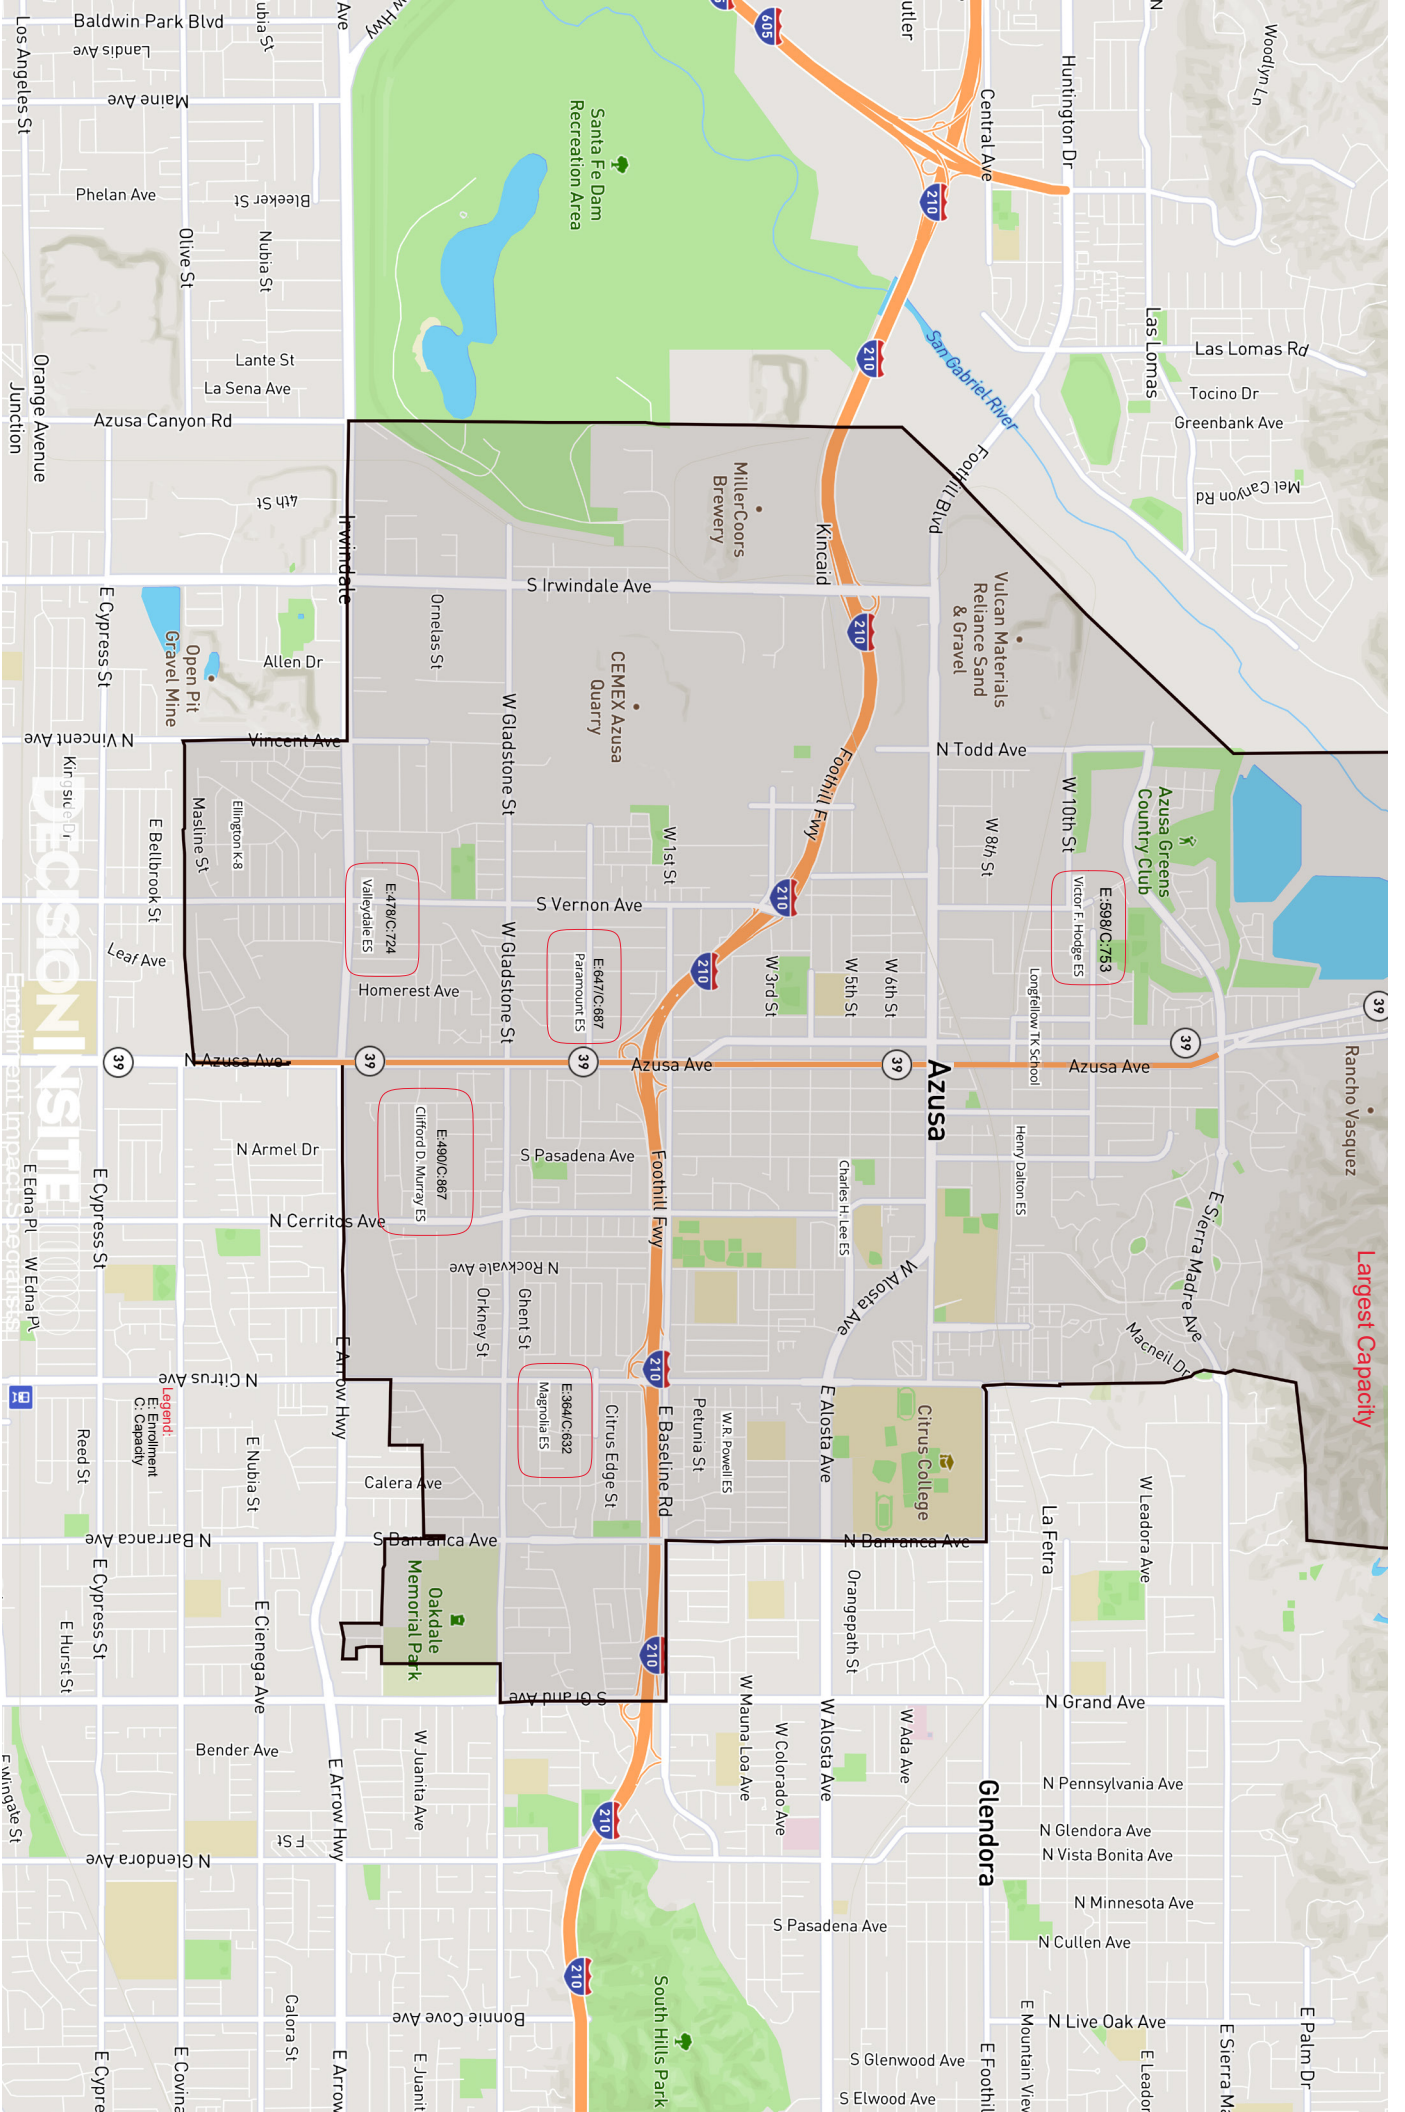

MODEL 3 - Largest Capacity

ELEMENTARY SCHOOLS

	School	Future Type	Max Capacity
✓	Hodge (DI*)	PS-5	753 students
✓	Magnolia	PS-5	632 students
✓	Murray	PS-5	867 students
✓	Paramount	PS-5	687 students
✓	Valleydale (DI*)	PS-5	724 students
✗	Dalton	Closed	489 students
✗	Ellington	Closed	456 students
✗	Lee	Closed	606 students
✗	Powell	Closed	367 students

2022-23 Max Capacity: **3663 students**
2022-23 Projected Enrollment: **3251 students**

88.75% Capacity

*DI = Dual Immersion

Largest Capacity

DECISION SITE

Enrollment Impact Specialist

E:Edna Pl W:Edna Pl

Capacit