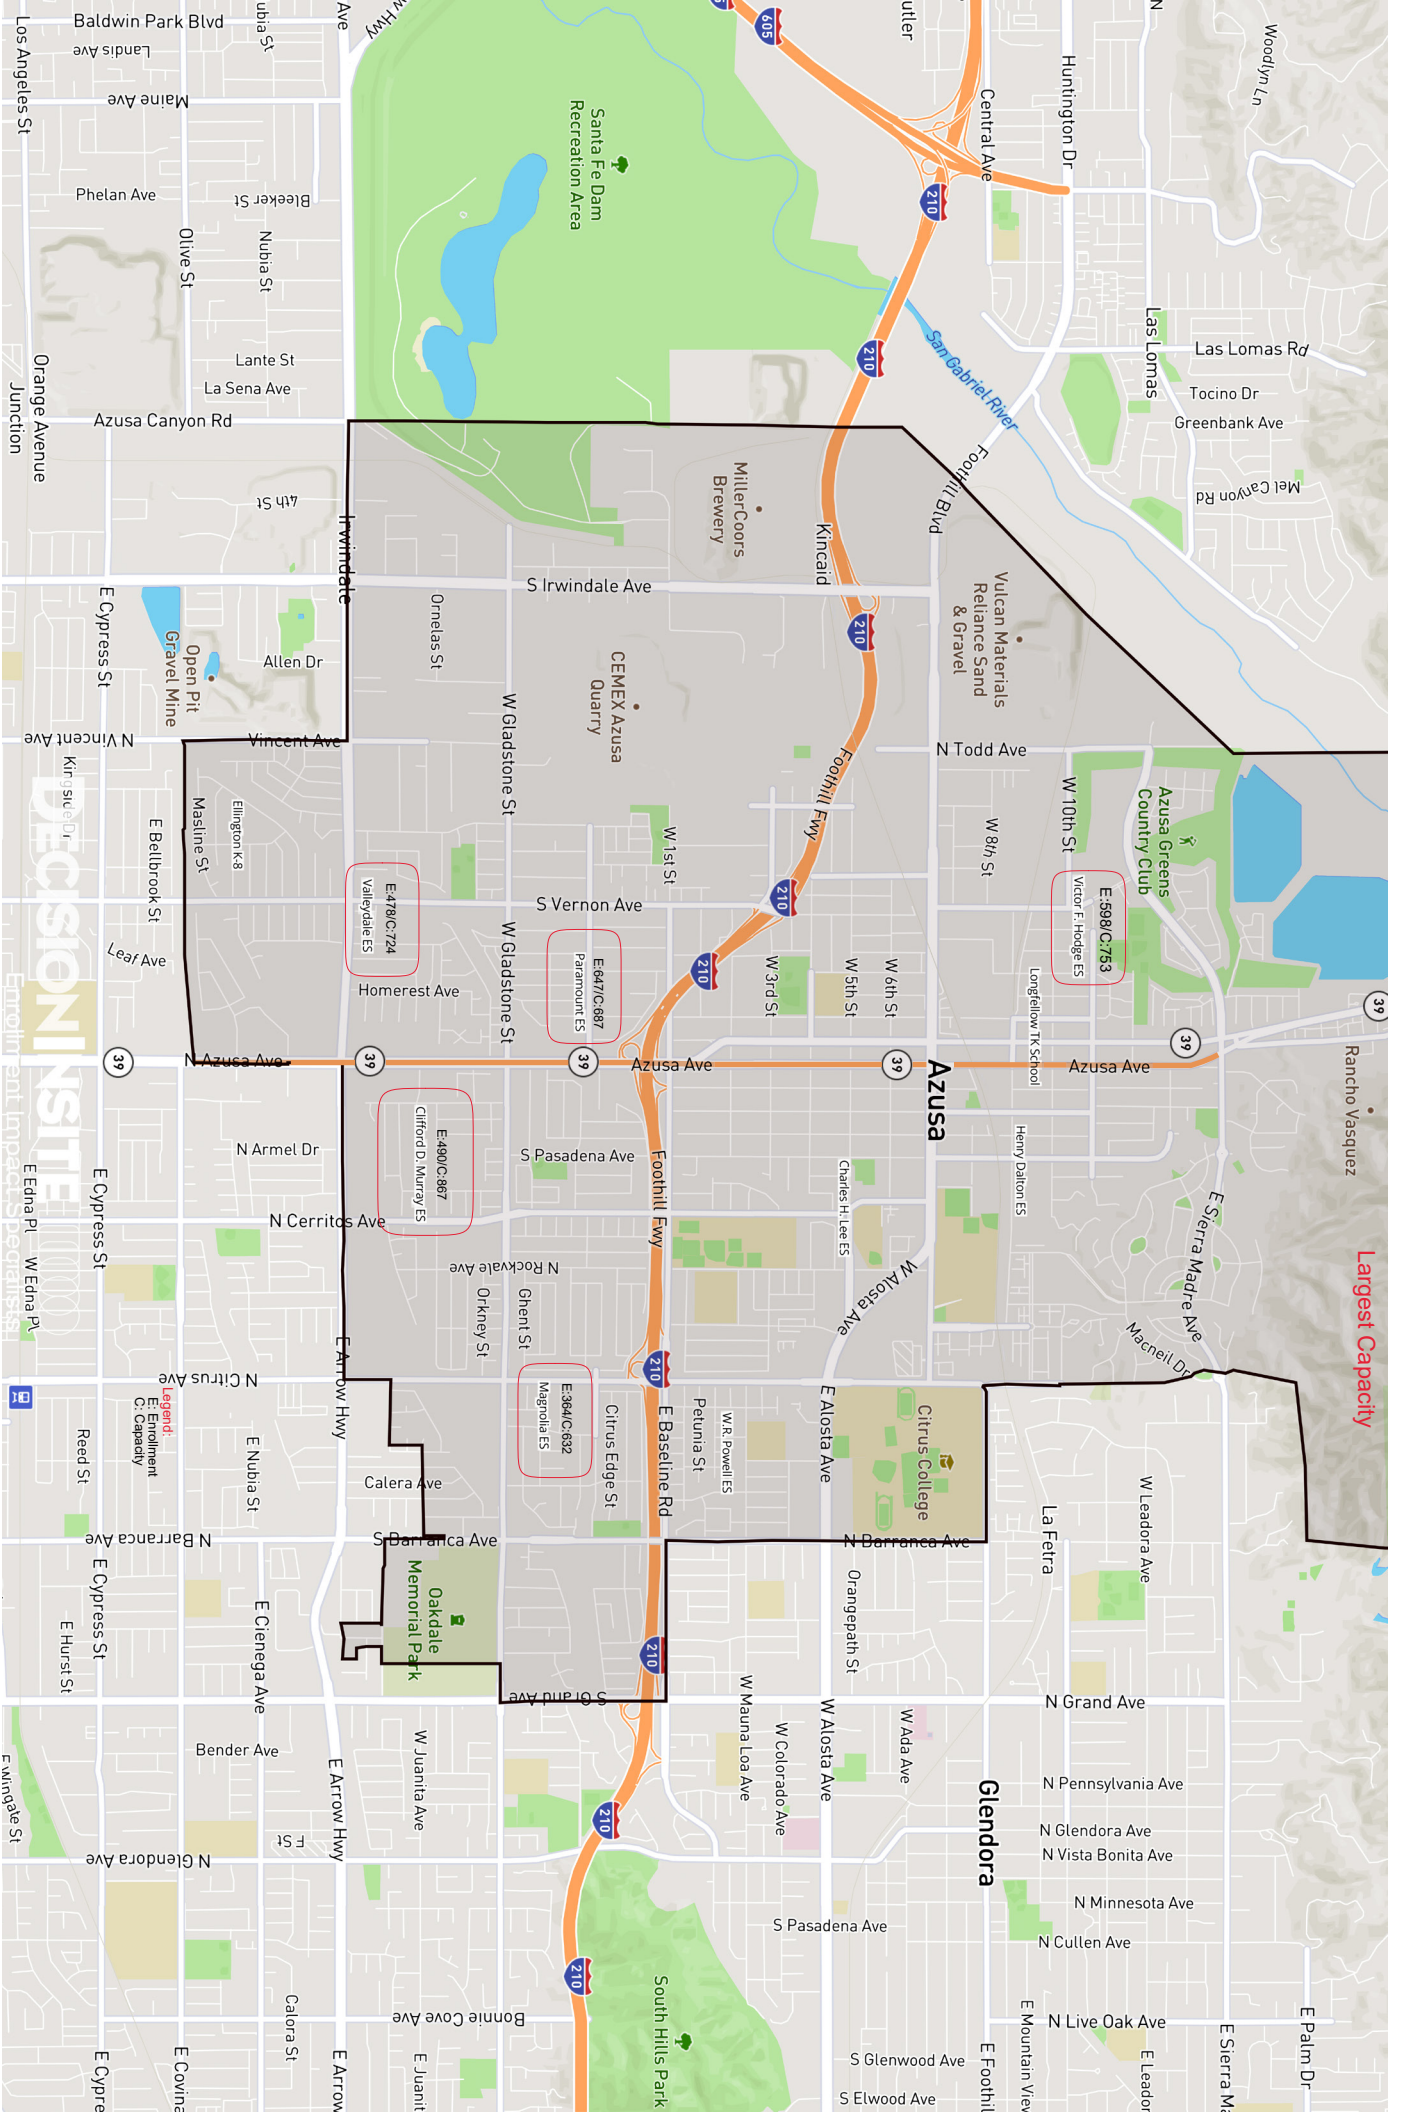

Largest Capacity

DECISION SITE
Enrollment Impact Specialists